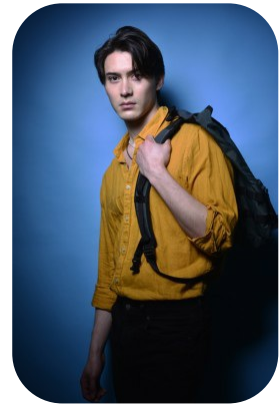

Simon Flodh Li

Age: 21-24	Height: 6ft3inch	Eye Colour: Brown	Accent: American
Gender:M	Weight: 82kg	Waist: 32	Bust: 36
Location: London	Shoe Size: 11		
Drives: Yes	Hair Color: Brunette		

Talents
COMMERCIAL MODELS, EXTRAS